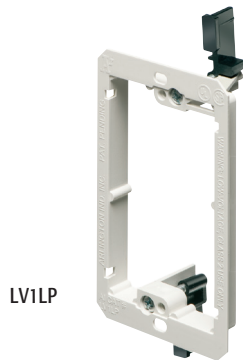

## Low Profile Low Voltage Mounting Bracket

Single gang for use with 1/4" or 5/8" drywall installed on cast concrete or concrete block walls with furring strips LOW VOLTAGE Class 2 ONLY.

LV1LP

CATALOG NUMBER	UPC/DCI/NAED MFG #018997	DESCRIPTION	UNIT PKG	STD PKG	DIM A	DIM B	DIM C
LV1LP	58177	Single Gang	10	100	4.260	2.500	1.200
LV2LP	23102	2-Gang	5	50	4.260	4.185	1.200

### FEATURES AND BENEFITS

- Non-metallic – better than metal and costs less too
- Bracket is its own template for cut out
- Adjusts to fit 1/4" to 5/8" thick wallboard, paneling, or drywall
- For communications, cable TV, computer wiring
- Mounting wings hold bracket securely against wall when screws are tightened