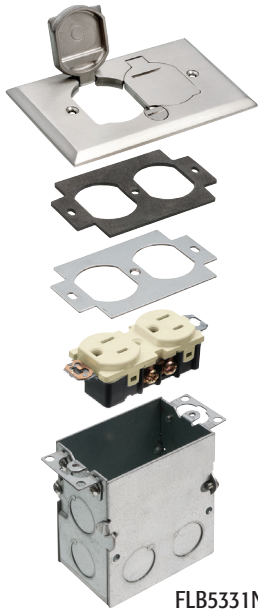

Floor Box Kit with Steel Box and Metal Cover

Kit includes steel box (single or 2-gang), gaskets, receptacle(s), and mounting screws

NEW!

CATALOG NUMBER	UPC/DCI/NAED MFG #018997	DESCRIPTION	UNIT PKG	STD PKG	DIM A	DIM B	DIM C
FLB5331MB	22019	Brass Cover, Single Gang w/2 Flip Lids	1	4	2.900	5.000	3.725
FLB5331NL	22020	Nickel-plated Cover, Single Gang w/2 Flip Lids	1	4	2.900	5.000	3.725
FLB5551MB	22038	Brass Cover, 2-Gang w/4 Flip Lids	1	4	5.018	5.018	3.764
FLB5551NL	22039	Nickel-plated Cover, 2-Gang w/4 Flip Lids	1	4	5.018	5.018	3.764

FLB5331NL

Installation Shots

FLB5551MB

Includes:
Steel box (single or 2-gang), metal cover with flip lids, gaskets, receptacle(s), and mounting screws.