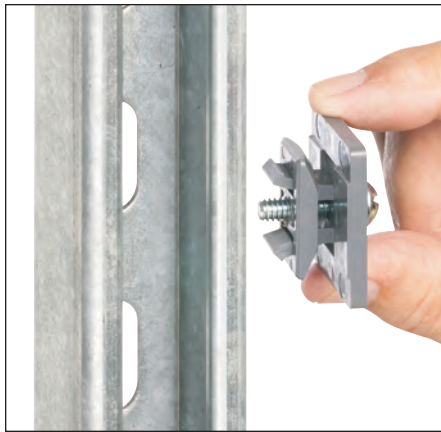

Strut Clip works with most pipe hangers, including Arlington's QUICKLATCH™ pipe hangers.

Strut Clip is threaded for a 1/4"-20 screw, which ships installed.

Installation is quick and easy. Remove the screw. Slip Strut Clip into the strut; twist to secure. Install the pipe hanger.

A
Arlington

1 Stauffer Industrial Park
Scranton, PA 18517

800/233.4717

Fax 570/562.0646

www.aifittings.com

Non-Metallic STRUT CLIP™

Easy to install on strut

Insert Strut Clip into strut.

Twist Strut Clip to lock it securely in place.

Ready for the attachment of pipe hanger...

Arlington's QuickLatch™ Pipe Hanger installed on Strut Clip™

Use Arlington's UV rated, corrosion-resistant QuickLatch™ anywhere you'd use a pipe hanger. Non-metallic QuickLatch saves on labor – and costs about the same as a steel pipe hanger with bolt and nut. Mounts horizontal or vertical. Locks conduit securely in place. UL/CSA Listed.

Remove 1/4"-20 screw from Strut Clip. Install pipe hanger (Arlington QuickLatch shown).

Press on pipe with light finger pressure to lock pipe into QuickLatch.

QuickLatch holds pipe/conduit secure.

Arlington
 1 Stauffer Industrial Park
 Scranton, PA 18517
800/233.4717
Fax 570/562.0646
www.aifittings.com