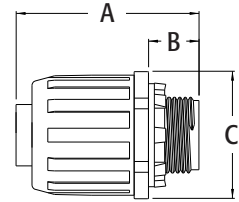

SNAP²IT[®] Zinc Connectors

For use with metallic and non-metallic liquid tight conduit, type B. Push on installation. Fast and easy installation (see p. A-1).

CATALOG NUMBER	UPC/DCI/NAED MFG #018997	TRADE SIZE	KO SIZE	UNIT PKG	STD PKG	DIM A	DIM B	DIM C
LT5	32502	1/2	1/2	25	100	2.376	.619	1.420
LT7	32503	3/4	3/4	10	50	2.425	.670	1.664
LT10	32102	1	1	5	25	2.495	.708	1.890

  **PATENTED.**
E60812 LR49636 **MADE IN USA.**

LT5

Scan For Video