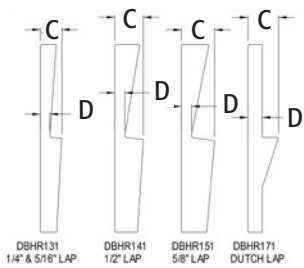

DBHR131

Scan For Video

InBox™ Siding Profile Adapter Plates for Existing Siding

Used for mounting Arlington's InBox series to various types of lap siding. Allows InBox to be mounted securely to siding and match the siding profile.

CATALOG NUMBER	UPC/DCI/NAED MFG #018997	DESCRIPTION	UNIT PKG	STD PKG	DIM A	DIM B	DIM C	DIM D
DBHR131	76549	1-Gang	1	4	4.937	7.188	.562	.254
DBHR141	76563	1-Gang	1	4	4.937	7.188	.750	.264
DBHR151	76587	1-Gang	1	4	4.937	7.188	.875	.269
DBHR171	76600	1-Gang	1	4	4.937	7.188	.806	3.76
DBVR131	436868	1-Gang	1	4	4.937	7.188	.562	.312
DBVR141	43792	1-Gang	1	4	4.937	7.188	.750	.500
DBVR151	43815	1-Gang	1	4	4.937	7.188	.875	.625
DBVR171	43839	1-Gang	1	4	4.937	7.188	.806	.430