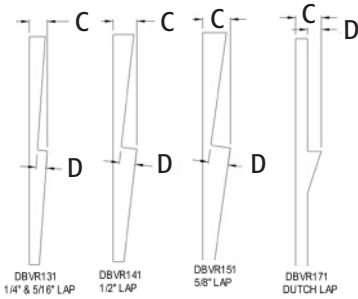

DBHR131

Scan For Video

InBox™ Siding Profile Adapter Plates for Existing Siding

Used for mounting Arlington's InBox series to various types of lap siding. Allows InBox to be mounted securely to siding and match the siding profile.

CATALOG NUMBER	UPC/DCI/NAED MFG #018997	DESCRIPTION	UNIT PKG	STD PKG	DIM A	DIM B	DIM C	DIM D
DBHR131	76549	1-Gang	1	4	4.937	7.188	.562	.254
DBHR141	76563	1-Gang	1	4	4.937	7.188	.750	.264
DBHR151	76587	1-Gang	1	4	4.937	7.188	.875	.269
DBHR171	76600	1-Gang	1	4	4.937	7.188	.806	3.76
DBVR131	436868	1-Gang	1	4	4.937	7.188	.562	.312
DBVR141	43792	1-Gang	1	4	4.937	7.188	.750	.500
DBVR151	43815	1-Gang	1	4	4.937	7.188	.875	.625
DBVR171	43839	1-Gang	1	4	4.937	7.188	.806	.430