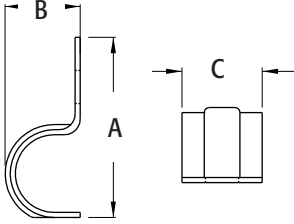

310

311

1-Hole AC/MC Strap

Plated steel.

CATALOG NUMBER	UPC/DCI/NAED MFG #018997	CABLE RANGE	CABLE SIZES	UNIT PKG	STD PKG	DIM A	DIM B	DIM C
310	00310	.503-.580	14/4, 14/3, 12/4, 12/3, 10/3, 10/2, 12/2	100	1000	1.225	.522	.750
311	84174	.200-.320	#4 and #2 bare copper	100	1000	1.050	.250	.500