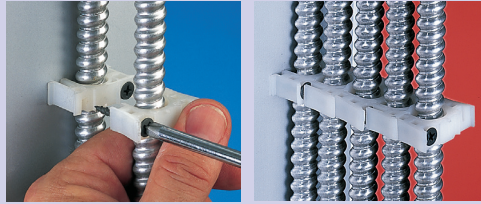

## Stackable AC/MC/Flex Cable Strap

Holds AC • MCI • Flex cable securely centered on wood or metal studs:  
14/2, 14/3, 14/4, 12/2, 12/3, 12/4, 10/2, 10/3.

CATALOG NUMBER	UPC/DCI/NAED MFG #018997	UNIT PKG	STD PKG	DIM A	DIM B	DIM C	CABLE RANGE
NM310	54010	100	1000	1.345	1.224	.750	.420-.600

**MADE IN USA.**  
E161207 LR49636

Screw to the stud, then add as many as you need!

**The easy to use 'Stackable' Cable Strap holds up to 5 runs of cable!**

- Meets 2020 NEC Codes 320.30, 330.30, and 348.30
- Includes screw for attaching to wood or metal studs
- Listed for use in environmental air handling spaces per 2020 NEC code requirement 300.22(c)