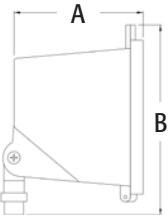

COLOR CHART

BRONZE

BLACK

Landscape Light Fixtures

Decorative, 3-wire light fixtures for our Gard-N-Post™ line. Comes in two attractive colors.

CATALOG NUMBER	UPC/DCI/NAED MFG #018997	COLOR	UNIT PKG	STD PKG	DIM A	DIM B	DIM C	DIM D	DIM E
GPF13B	70448	Black	1	4	5.30	7.78	8.50	6.30	--
GPF13BR	70455	Bronze	1	4	5.30	7.78	8.50	6.30	--
GPI75B	70424	Black	1	4	7.335	4.352	3.935	3.935	5.965
GPI75BR	70431	Bronze	1	4	7.335	7.352	3.935	3.935	5.965

Uses a maximum 75 Watt PAR 16 or a 50 Watt PAR 20 halogen bulb. Bulb not included.

FEATURES AND BENEFITS

- Perfect for illuminating signs, flagpoles, walkways, buildings, driveways, yards and recreational areas
- For heavy duty commercial or residential use
- Powder coated color match
- Adds safety and security
- 1/2" NPT fixture