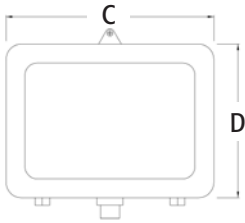

GPF13B

COLOR CHART

BRONZE

BLACK

Landscape Light Fixtures

Decorative, 3-wire light fixtures for our Gard-N-Post™ line. Comes in two attractive colors.

CATALOG NUMBER	UPC/DCI/NAED MFG #018997	COLOR	UNIT PKG	STD PKG	DIM A	DIM B	DIM C	DIM D	DIM E
GPF13B	70448	Black	1	4	5.30	7.78	8.50	6.30	--
GPF13BR	70455	Bronze	1	4	5.30	7.78	8.50	6.30	--
GPI75B	70424	Black	1	4	7.335	4.352	3.935	3.935	5.965
GPI75BR	70431	Bronze	1	4	7.335	7.352	3.935	3.935	5.965

Uses a maximum 75 Watt PAR 16 or a 50 Watt PAR 20 halogen bulb. Bulb not included.

FEATURES AND BENEFITS

- Perfect for illuminating signs, flagpoles, walkways, buildings, driveways, yards and recreational areas
- For heavy duty commercial or residential use
- Powder coated color match
- Adds safety and security
- 1/2" NPT fixture