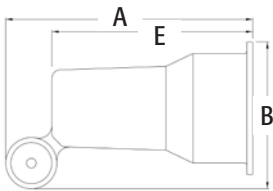

GPF13B

COLOR CHART

BRONZE

BLACK

Landscape Light Fixtures

Decorative, 3-wire light fixtures for our Gard-N-Post™ line. Comes in two attractive colors.

CATALOG NUMBER	UPC/DCI/NAED MFG #018997	COLOR	UNIT PKG	STD PKG	DIM A	DIM B	DIM C	DIM D	DIM E
GPF13B	70448	Black	1	4	5.30	7.78	8.50	6.30	--
GPF13BR	70455	Bronze	1	4	5.30	7.78	8.50	6.30	--
GPI75B	70424	Black	1	4	7.335	4.352	3.935	3.935	5.965
GPI75BR	70431	Bronze	1	4	7.335	7.352	3.935	3.935	5.965

Uses a maximum 75 Watt PAR 16 or a 50 Watt PAR 20 halogen bulb. Bulb not included.

FEATURES AND BENEFITS

- Perfect for illuminating signs, flagpoles, walkways, buildings, driveways, yards and recreational areas
- For heavy duty commercial or residential use
- Powder coated color match
- Adds safety and security
- 1/2" NPT fixture