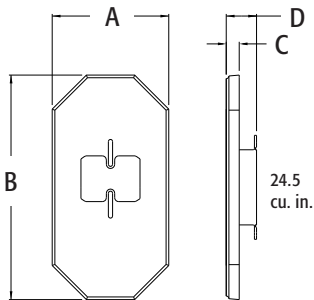

8091FDBL

8091FDBL

Siding Box Kit with Mega Mounting Plate

Mount the largest coach lamps on all siding types with the sturdy Mega Mounting Plate! It's an electrical box and cover all in one! Paintable. UV rated plastic for long outdoor life.

CATALOG NUMBER	UPC/DCI/NAED MFG #018997	SIDING TYPE	STYLE	UNIT PKG	STD PKG	DIM A	DIM B	DIM C	DIM D
8091FDBL*	24168	All Types	w/ Flange	10	10	7.142	13.490	.780	1.819
8091FDBLC	10947	All Types	Cover Only	10	10	7.142	13.490	.780	--

INSTALLATION INSTRUCTIONS

- 1) Disconnect electrical power. Insert provided NM cable connector through the KO of your choice and pull wires through.
- 2) Box section mounts to substrate. Caulk as required.
- 3) Place Mega Plate over box section and install large fixture per manufacturer's instructions.