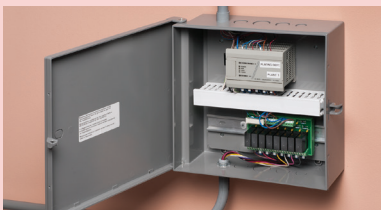

Non-Metallic Enclosures

Made of extra duty non-metallic UV rated material.

CATALOG NUMBER	UPC/DCI/NAED MFG #018997	DESCRIPTION GRAY ENCLOSURES	UNIT PKG	STD PKG	DIM A	DIM B	DIM C
EB0708	12672	7" x 8" x 3.5"	1	4	8.522	8.233	3.812
EB1111	12670	11" x 11" x 3.5"	1	5	11.916	13.133	3.812
EB1212	12671	12" x 12" x 4"	1	5	12.519	13.573	4.688
EB12126	23172	12" x 12" x 6"	1	4	12.545	13.889	6.312
GRAY ENCLOSURES WITH BACK PLATE							
EB1111BP	23171	11" x 11" x 3.5" with back plate	1	5	11.916	13.133	3.812
EB1212BP	23155	12" x 12" x 4" with back plate	1	5	12.519	13.573	4.688
EB0708BP	23170	7" x 8" x 3.5" with back plate	1	4	8.522	8.233	3.812
EB12126BP	23173	12" x 12" x 6" with back plate	1	4	12.545	13.889	6.312
BLACK ENCLOSURES							
EB0708BL	23160	7" x 8" x 3.5"	1	4	8.522	8.233	3.812
EB1111BL	23162	11" x 11" x 3.5"	1	5	11.916	13.133	3.812
EB1212BL	23164	12" x 12" x 4"	1	5	12.519	13.573	4.688
BLACK ENCLOSURES WITH BACK PLATE							
EB1212BPBL	23166	12" x 12" x 4" with back plate	1	5	12.519	13.573	4.688
CAM LOCK							
EBL1	11400	Optional Cam Lock	1	10	1.580	.899	1.161

MADE IN USA.

FEATURES AND BENEFITS

- Meets NEMA 3R requirements for outdoor use when mounted with hinge on top
- Optional cam lock (sold separately)
- Handy 1/2" and 3/4" knockouts on top and bottom of enclosure box
- Available in gray and black
- Factory installed hinge cover

INSTALLATION SHOTS

EB0708

EB1111 w/ EBL1