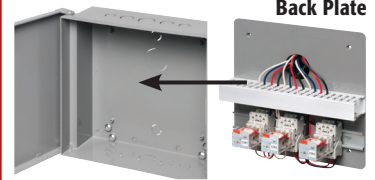

### FEATURES AND BENEFITS

- Meets NEMA 3R requirements for outdoor use when mounted with hinge on top
- Optional cam lock (sold separately)
- Handy 1/2" and 3/4" knockouts on top and bottom of enclosure box
- Available in gray and black
- Factory installed hinge cover

### INSTALLATION SHOTS

EB0708

EB1111 w/ EBL1

EB12126 & EB1212

Back Plate

EB1212BP

EB1212BL  
Shown with hinge on side for indoor use

EB1212BP  
Installed with hinge on top for NEMA 3R Rating