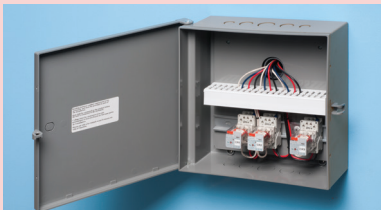

Non-Metallic Enclosures

Made of extra duty non-metallic UV rated material.

CATALOG NUMBER	UPC/DCI/NAED MFG #018997	DESCRIPTION GRAY ENCLOSURES	UNIT PKG	STD PKG	DIM A	DIM B	DIM C
EB0708	12672	7" x 8" x 3.5"	1	4	8.522	8.233	3.812
EB1111	12670	11" x 11" x 3.5"	1	5	11.916	13.133	3.812
EB1212	12671	12" x 12" x 4"	1	5	12.519	13.573	4.688
EB12126	23172	12" x 12" x 6"	1	4	12.545	13.889	6.312
GRAY ENCLOSURES WITH BACK PLATE							
EB1111BP	23171	11" x 11" x 3.5" with back plate	1	5	11.916	13.133	3.812
EB1212BP	23155	12" x 12" x 4" with back plate	1	5	12.519	13.573	4.688
EB0708BP	23170	7" x 8" x 3.5" with back plate	1	4	8.522	8.233	3.812
EB12126BP	23173	12" x 12" x 6" with back plate	1	4	12.545	13.889	6.312
BLACK ENCLOSURES							
EB0708BL	23160	7" x 8" x 3.5"	1	4	8.522	8.233	3.812
EB1111BL	23162	11" x 11" x 3.5"	1	5	11.916	13.133	3.812
EB1212BL	23164	12" x 12" x 4"	1	5	12.519	13.573	4.688
BLACK ENCLOSURES WITH BACK PLATE							
EB1212BPBL	23166	12" x 12" x 4" with back plate	1	5	12.519	13.573	4.688
CAM LOCK							
EBL1	11400	Optional Cam Lock	1	10	1.580	.899	1.161

MADE IN USA.

FEATURES AND BENEFITS

- Meets NEMA 3R requirements for outdoor use when mounted with hinge on top
- Optional cam lock (sold separately)
- Handy 1/2" and 3/4" knockouts on top and bottom of enclosure box
- Available in gray and black
- Factory installed hinge cover

INSTALLATION SHOTS

EB0708

EB1111 w/ EBL1