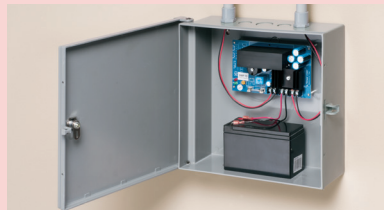

Non-Metallic Enclosures

Made of extra duty non-metallic UV rated material.

CATALOG NUMBER	UPC/DCI/NAED MFG #018997	DESCRIPTION GRAY ENCLOSURES	UNIT PKG	STD PKG	DIM A	DIM B	DIM C
EB0708	12672	7" x 8" x 3.5"	1	4	8.522	8.233	3.812
EB1111	12670	11" x 11" x 3.5"	1	5	11.916	13.133	3.812
EB1212	12671	12" x 12" x 4"	1	5	12.519	13.573	4.688
EB12126	23172	12" x 12" x 6"	1	4	12.545	13.889	6.312
GRAY ENCLOSURES WITH BACK PLATE							
EB1111BP	23171	11" x 11" x 3.5" with back plate	1	5	11.916	13.133	3.812
EB1212BP	23155	12" x 12" x 4" with back plate	1	5	12.519	13.573	4.688
EB0708BP	23170	7" x 8" x 3.5" with back plate	1	4	8.522	8.233	3.812
EB12126BP	23173	12" x 12" x 6" with back plate	1	4	12.545	13.889	6.312
BLACK ENCLOSURES							
EB0708BL	23160	7" x 8" x 3.5"	1	4	8.522	8.233	3.812
EB1111BL	23162	11" x 11" x 3.5"	1	5	11.916	13.133	3.812
EB1212BL	23164	12" x 12" x 4"	1	5	12.519	13.573	4.688
BLACK ENCLOSURES WITH BACK PLATE							
EB1212BPBL	23166	12" x 12" x 4" with back plate	1	5	12.519	13.573	4.688
CAM LOCK							
EBL1	11400	Optional Cam Lock	1	10	1.580	.899	1.161

MADE IN USA.

FEATURES AND BENEFITS

- Meets NEMA 3R requirements for outdoor use when mounted with hinge on top
- Optional cam lock (sold separately)
- Handy 1/2" and 3/4" knockouts on top and bottom of enclosure box
- Available in gray and black
- Factory installed hinge cover

INSTALLATION SHOTS

EB0708

EB1111 w/ EBL1