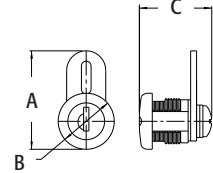

### FEATURES AND BENEFITS

- Meets NEMA 3R requirements for outdoor use when mounted with hinge on top
- Optional cam lock (sold separately)
- Handy 1/2" and 3/4" knockouts on top and bottom of enclosure box
- Available in gray and black
- Factory installed hinge cover

### INSTALLATION SHOTS

EB0708

EB1111 w/ EBL1

EB12126 & EB1212

Back Plate

EB1212BP

EB1212BL  
Shown with hinge on side for indoor use

EB1212BP  
Installed with hinge on top for NEMA 3R Rating