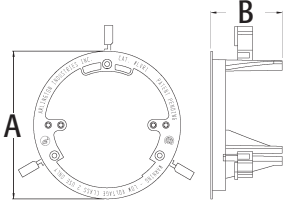

LVR1

LVR1

Round Low Voltage Mounting Bracket

Round mounting bracket for low voltage smoke detectors, carbon monoxide detectors, cameras & more, plus any low voltage products that mount to a standard 4" fixture box.

CATALOG NUMBER	UPC/DCI/NAED MFG #018997	DESCRIPTION	UNIT PKG	STD PKG	DIM A	DIM B
LVR1	58185	4" Round	25	25	4.375	2.125

  **MADE IN USA.**
E253895 LR49636

FEATURES AND BENEFITS

- Fast, easy solution to mounting
- Mounting wing screws hold bracket secure
- Adjustable depth, fits 1/4" to 1-1/2" wall or ceiling thickness