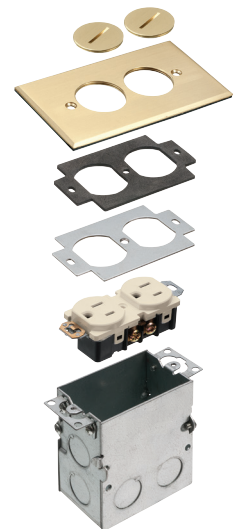

Floor Box Kit with Steel Box and Metal Cover with Threaded Plugs

For new and existing floors.

CATALOG NUMBER	UPC/DCI/NAED MFG #018997	DESCRIPTION	UNIT PKG	STD PKG	DIM A	DIM B	DIM C
SINGLE-GANG, 2 THREADED PLUGS							
FLB5321MB	22015	Brass	1	4	2.850	4.937	3.725
FLB5321NL	22016	Nickel plated	1	4	2.850	4.937	3.725
2-GANG, 4 THREADED PLUGS							
FLB5541MB	22034	Brass	1	4	4.662	4.937	3.725
FLB5541NL	22035	Nickel plated	1	4	4.662	4.937	3.725

FEATURES AND BENEFITS

- Gasketed metal covers in brass or nickel plated brass
- Cover gasket prevents water intrusion
- Competitively priced
- Threaded plugs protect receptacle when not in use
- Cover kits also available. See page P-3 & P-25.
- Gasketed metal cover prevents water intrusion
- Threaded plugs in cover protect receptacle when not in use
- Low cost convenient way to install a receptacle in the floor

KIT INCLUDES

Steel box (single or 2-gang), metal covers (single or 2-gang), gaskets, receptacle(s), and mounting screws.

FLB5321MB

FLB5321NL

INSTALLATION SHOTS

FLB5321NL

FLB5321MB

FLB5541MB