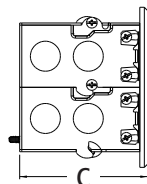

KIT INCLUDES

Steel box (single or 2-gang), metal covers (single or 2-gang), gaskets, receptacle(s), and mounting screws.

FLB5321MB

FLB5321NL

INSTALLATION SHOTS

FLB5321NL

FLB5321MB

FLB5541MB