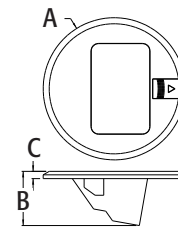

Metal Trapdoor Cover Kits for 4.5" Concrete Box

For concrete. Ships ready to use with pre-installed gasket and decorator style 15A or 20A receptacle.

CATALOG NUMBER	UPC/DCI/NAED MFG #018997	COVER COLOR	UNIT PKG	STD PKG	DIM A	DIM B	DIM C
15A RECEPTACLE							
FLBT6615MB	22030	Brass	1	10	5.870	2.237	.300
FLBT6615NL	22031	Nickel plated brass	1	10	5.870	2.237	.300
15A RECEPTACLE WITH LEVELING RING							
FLBT6615MBLR	34006	Brass	1	10	5.870	2.237	.300
FLBT6615NLLR	34007	Nickel plated brass	1	10	5.870	2.237	.300
20A TR RECEPTACLE							
FLBT6620MB	22052	Brass	1	10	5.866	2.394	.315
FLBT6620NL	22054	Nickel plated brass	1	10	5.866	2.394	.315
20A TR, GFCI RECEPTACLE							
FLBT6620GMB	22053	Brass	1	10	5.866	2.394	.315
FLBT6620GNL	22055	Nickel plated brass	1	10	5.866	2.394	.315
20A TR RECEPTACLE, 2 USB PORTS							
FLBT6620UMB	22047	Brass	1	10	5.866	2.394	.315
FLBT6620UNL	22048	Nickel plated brass	1	10	5.866	2.394	.315

INSTALLATION SHOTS

FLBT6615MB (open)

LBT6615MB (closed)

FLBT6620NL

FLBT6620GMB

FLBT6620UNL

FLBT6615MB (back)

FLBT6615MB & FLBT6615NL