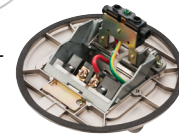

Metal Trapdoor Cover Kits for 4.5" Concrete Box

For concrete. Ships ready to use with pre-installed gasket and decorator style 15A or 20A receptacle.

CATALOG NUMBER	UPC/DCI/NAED MFG #018997	COVER COLOR	UNIT PKG	STD PKG	DIM A	DIM B	DIM C
15A RECEPTACLE							
FLBT6615MB	22030	Brass	1	10	5.870	2.237	.300
FLBT6615NL	22031	Nickel plated brass	1	10	5.870	2.237	.300
15A RECEPTACLE WITH LEVELING RING							
FLBT6615MBLR	34006	Brass	1	10	5.870	2.237	.300
FLBT6615NLLR	34007	Nickel plated brass	1	10	5.870	2.237	.300
20A TR RECEPTACLE							
FLBT6620MB	22052	Brass	1	10	5.866	2.394	.315
FLBT6620NL	22054	Nickel plated brass	1	10	5.866	2.394	.315
20A TR, GFCI RECEPTACLE							
FLBT6620GMB	22053	Brass	1	10	5.866	2.394	.315
FLBT6620GNL	22055	Nickel plated brass	1	10	5.866	2.394	.315
20A TR RECEPTACLE, 2 USB PORTS							
FLBT6620UMB	22047	Brass	1	10	5.866	2.394	.315
FLBT6620UNL	22048	Nickel plated brass	1	10	5.866	2.394	.315

INSTALLATION SHOTS

FLBT6615MB (open)

LBT6615MB (closed)

FLBT6620NL

FLBT6620GMB

FLBT6620UNL

FLBT6615MB (back)

FLBT6615MB & FLBT6615NL