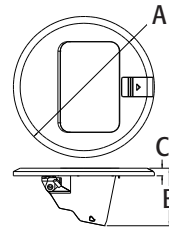

Metal Trapdoor Cover Kits for 4.5" Concrete Box

For concrete. Ships ready to use with pre-installed gasket and decorator style 15A or 20A receptacle.

CATALOG NUMBER	UPC/DCI/NAED MFG #018997	COVER COLOR	UNIT PKG	STD PKG	DIM A	DIM B	DIM C
15A RECEPTACLE							
FLBT6615MB	22030	Brass	1	10	5.870	2.237	.300
FLBT6615NL	22031	Nickel plated brass	1	10	5.870	2.237	.300
15A RECEPTACLE WITH LEVELING RING							
FLBT6615MBLR	34006	Brass	1	10	5.870	2.237	.300
FLBT6615NLLR	34007	Nickel plated brass	1	10	5.870	2.237	.300
20A TR RECEPTACLE							
FLBT6620MB	22052	Brass	1	10	5.866	2.394	.315
FLBT6620NL	22054	Nickel plated brass	1	10	5.866	2.394	.315
20A TR, GFCI RECEPTACLE							
FLBT6620GMB	22053	Brass	1	10	5.866	2.394	.315
FLBT6620GNL	22055	Nickel plated brass	1	10	5.866	2.394	.315
20A TR RECEPTACLE, 2 USB PORTS							
FLBT6620UMB	22047	Brass	1	10	5.866	2.394	.315
FLBT6620UNL	22048	Nickel plated brass	1	10	5.866	2.394	.315

INSTALLATION SHOTS

FLBT6615MB (open)

LBT6615MB (closed)

FLBT6620NL

FLBT6620GMB

FLBT6620UNL

FLBT6615MB (back)

FLBT6615MB & FLBT6615NL