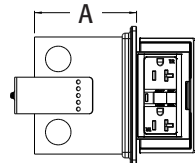

## Countertop Box Kits

Steel box. Kits are available with a choice of three installed UL listed receptacles: tamper resistant, GFCI, or combo receptacle with two USB ports.

CATALOG NUMBER	UPC/DCI/NAED MFG #018997	DESCRIPTION	UNIT/STD PKG	DIM A	DIM B	DIM C	DIM D
FLBT4400SS	00751	Steel box with installed 20A TR receptacle, stainless steel trapdoor cover	1	3.489	4.724	5.580	2.188
FLBT4400GSS	00753	Steel box with installed 20A duplex GFCI receptacle, stainless steel trapdoor cover	1	3.489	4.724	5.580	2.188
FLBT4400USS	00752	Steel box with installed 20A TR receptacle with 2 USB ports, stainless steel trapdoor cover	1	3.489	4.724	5.580	2.188
FLBT4400BL	00768	Steel box with installed 20A TR receptacle, black stainless steel trapdoor cover	1	3.312	4.724	5.580	2.188
FLBT4400GBL	00770	Steel box with installed 20A duplex GFCI receptacle, black stainless steel trapdoor cover	1	3.312	4.724	5.580	2.188
FLBT4400UBL	00771	Steel box with installed 20A TR receptacle with 2 USB ports, black stainless steel trapdoor cover	1	3.312	4.724	5.580	2.188

### FEATURES AND BENEFITS

- Gasketed stainless steel trapdoor cover closes flush with countertop to prevent water intrusion and damage to the devices in the box
- IP44 Rated for Ingress Protection
- Easy secure installation, spring clip holds box securely against the surface when screws are tightened
- Fits granite or other countertop material up to 1-1/2" thick