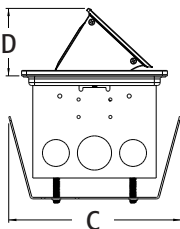

## Countertop Box Kits

Steel box. Kits are available with a choice of three installed UL listed receptacles: tamper resistant, GFCI, or combo receptacle with two USB ports.

CATALOG NUMBER	UPC/DCI/NAED MFG #018997	DESCRIPTION	UNIT/STD PKG	DIM A	DIM B	DIM C	DIM D
FLBT4400SS	00751	Steel box with installed 20A TR receptacle, stainless steel trapdoor cover	1	3.489	4.724	5.580	2.188
FLBT4400GSS	00753	Steel box with installed 20A duplex GFCI receptacle, stainless steel trapdoor cover	1	3.489	4.724	5.580	2.188
FLBT4400USS	00752	Steel box with installed 20A TR receptacle with 2 USB ports, stainless steel trapdoor cover	1	3.489	4.724	5.580	2.188
FLBT4400BL	00768	Steel box with installed 20A TR receptacle, black stainless steel trapdoor cover	1	3.312	4.724	5.580	2.188
FLBT4400GBL	00770	Steel box with installed 20A duplex GFCI receptacle, black stainless steel trapdoor cover	1	3.312	4.724	5.580	2.188
FLBT4400UBL	00771	Steel box with installed 20A TR receptacle with 2 USB ports, black stainless steel trapdoor cover	1	3.312	4.724	5.580	2.188

### FEATURES AND BENEFITS

- Gasketed stainless steel trapdoor cover closes flush with countertop to prevent water intrusion and damage to the devices in the box
- IP44 Rated for Ingress Protection
- Easy secure installation, spring clip holds box securely against the surface when screws are tightened
- Fits granite or other countertop material up to 1-1/2" thick