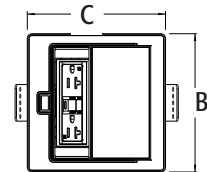

## Countertop Box Kits

Steel box. Kits are available with a choice of three installed UL listed receptacles: tamper resistant, GFCI, or combo receptacle with two USB ports.

CATALOG NUMBER	UPC/DCI/NAED MFG #018997	DESCRIPTION	UNIT/STD PKG	DIM A	DIM B	DIM C	DIM D
FLBT4400SS	00751	Steel box with installed 20A TR receptacle, stainless steel trapdoor cover	1	3.489	4.724	5.580	2.188
FLBT4400GSS	00753	Steel box with installed 20A duplex GFCI receptacle, stainless steel trapdoor cover	1	3.489	4.724	5.580	2.188
FLBT4400USS	00752	Steel box with installed 20A TR receptacle with 2 USB ports, stainless steel trapdoor cover	1	3.489	4.724	5.580	2.188
FLBT4400BL	00768	Steel box with installed 20A TR receptacle, black stainless steel trapdoor cover	1	3.312	4.724	5.580	2.188
FLBT4400GBL	00770	Steel box with installed 20A duplex GFCI receptacle, black stainless steel trapdoor cover	1	3.312	4.724	5.580	2.188
FLBT4400UBL	00771	Steel box with installed 20A TR receptacle with 2 USB ports, black stainless steel trapdoor cover	1	3.312	4.724	5.580	2.188

### FEATURES AND BENEFITS

- Gasketed stainless steel trapdoor cover closes flush with countertop to prevent water intrusion and damage to the devices in the box
- IP44 Rated for Ingress Protection
- Easy secure installation, spring clip holds box securely against the surface when screws are tightened
- Fits granite or other countertop material up to 1-1/2" thick