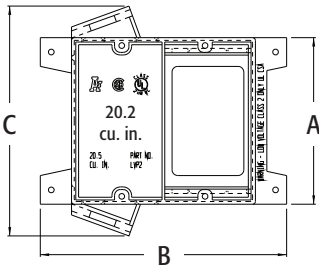

## Power and Low Voltage Box for New Construction

Non-metallic, combination power and low voltage box. For power, phone/cable, and fiber optic installations.

CATALOG NUMBER	UPC/DCI/NAED MFG #018997	UNIT PKG	STD PKG	DIM A	DIM B	DIM C
LVD2	10957	25	25	3.625	5.360	5.000