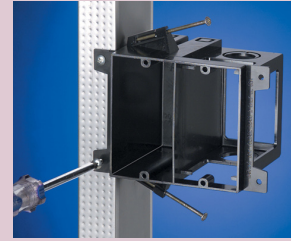

...or Screw onto Metal Stud!