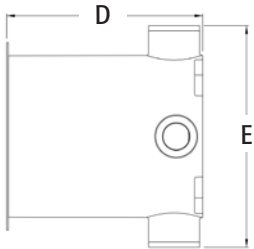

FLBC4800

LEV-L MASTER™ Floor Box Kit

Arlingtons LEV-L MASTER™ Floor Box Kit solves the “level cover” problem caused by a box installed at an angle in new concrete.

CATALOG NUMBER	UPC/DCI/NAED MFG #018997	DESCRIPTION	UNIT PKG	STD PKG	DIM A	DIM B	DIM C	DIM D	DIM E
FLBC4800	12347	Black	1	5	6.416	6.745	5.720	6.000	6.416