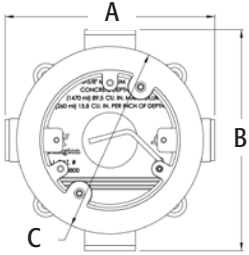

FLBC4800

LEV-L MASTER™ Floor Box Kit

Arlingtons LEV-L MASTER™ Floor Box Kit solves the “level cover” problem caused by a box installed at an angle in new concrete.

CATALOG NUMBER	UPC/DCI/NAED MFG #018997	DESCRIPTION	UNIT PKG	STD PKG	DIM A	DIM B	DIM C	DIM D	DIM E
FLBC4800	12347	Black	1	5	6.416	6.745	5.720	6.000	6.416

INSTALLATION SHOTS

INCLUDES

- (1) Mud cover, (1) LEV-L Master leveling ring,
- (1) concrete can, (2) 3/4" plugs, (2) 1" plugs,
- (2) #8 x 2-1/2" long screws