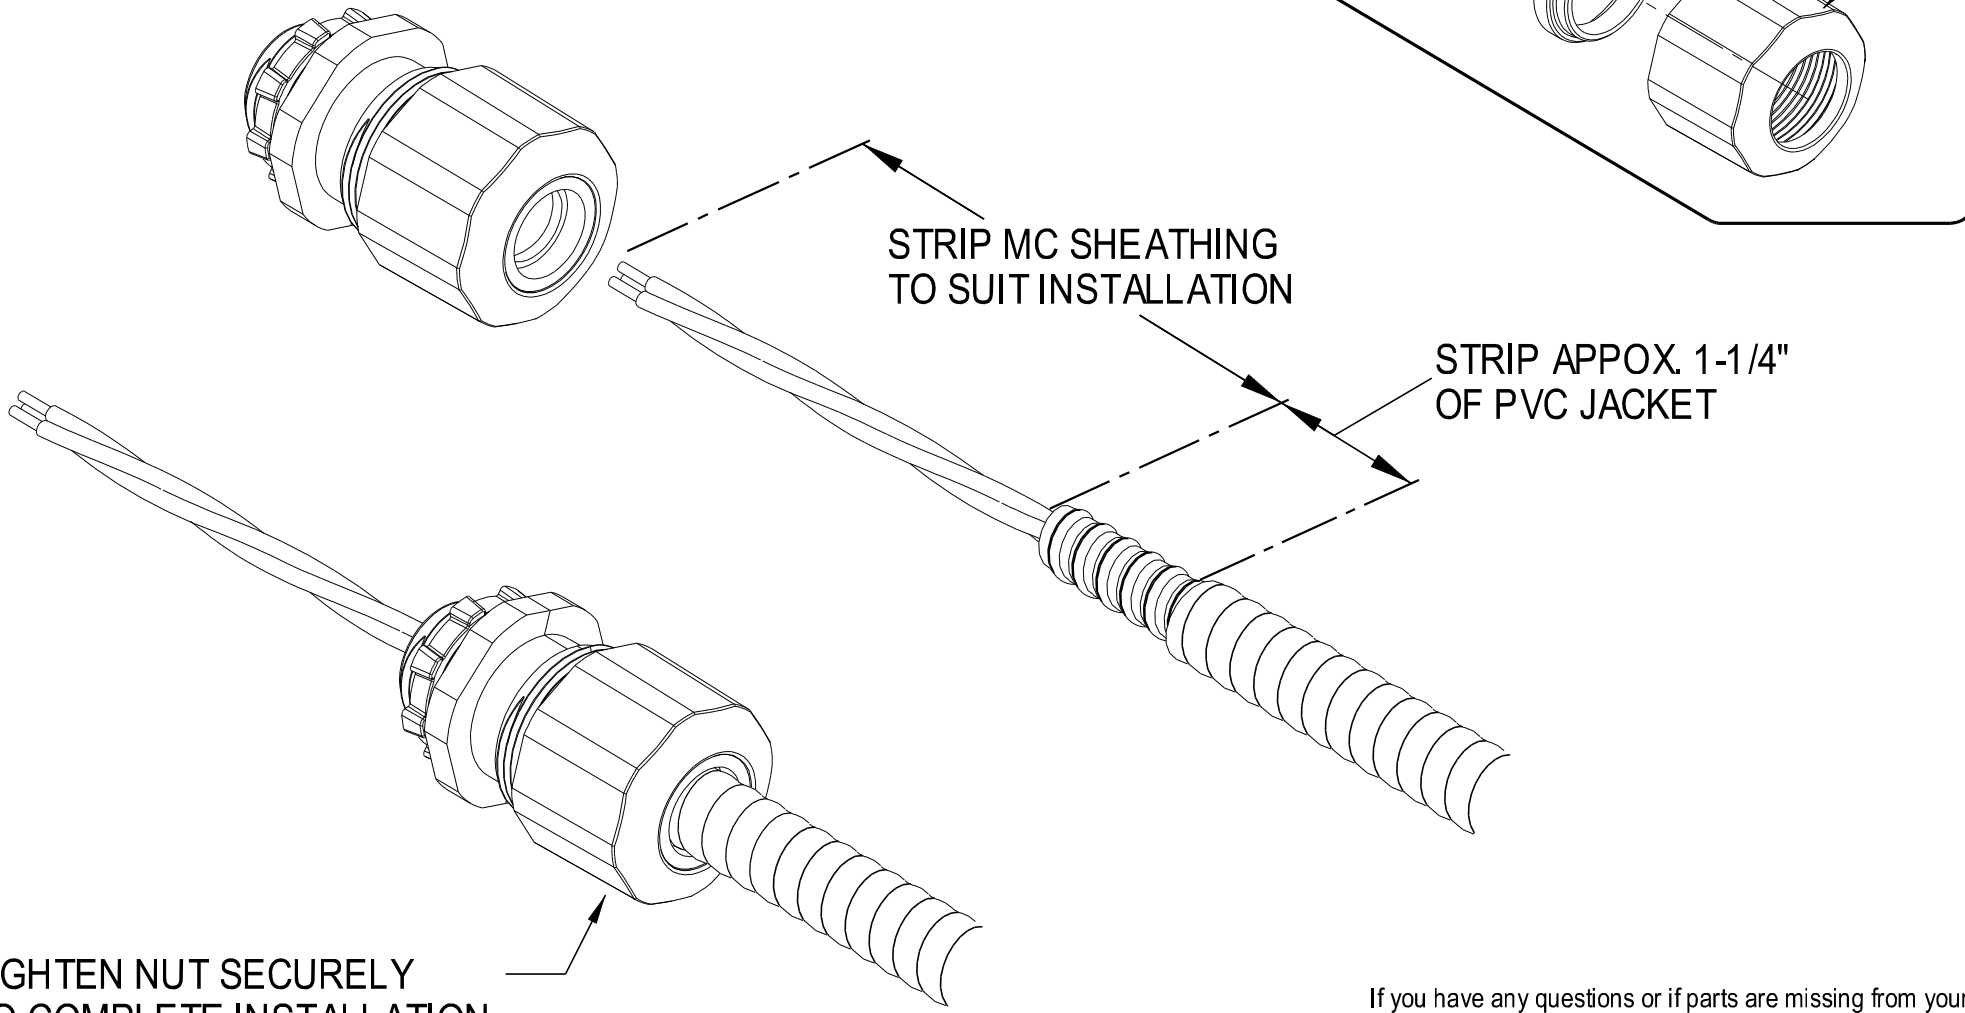

WARNING: Make sure power is OFF
at main panel box before installing.

LTMC50 BODY
w/ SEALING RING & LOCKNUT

STEEL CLIP

SEAL

BUSHING

NUT

LTMC SERIES INSTALLATION INSTRUCTIONS

1. STRIP MC SHEATHING AND PVC JACKET AS SHOWN
2. INSTALL CABLE INTO FITTING AND TIGHTEN NUT SECURELY

STRIP MC SHEATHING
TO SUIT INSTALLATION

STRIP APPROX. 1-1/4"
OF PVC JACKET

TIGHTEN NUT SECURELY
TO COMPLETE INSTALLATION

If you have any questions or if parts are missing from your LTMC50 / LTMC507 / LTMC75, Please call our Customer Service Department at 1-800-233-4717. Do not call or return this product to your local store or distributor.