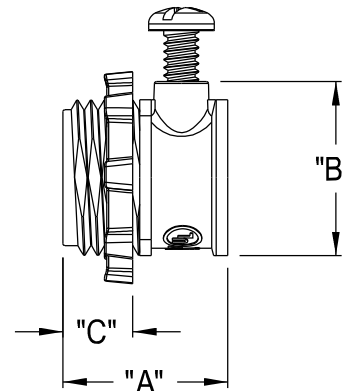

845R

845

NOTE:

Material : Zamak

Supplied w/ Screw & Locknut

845R	3/8"	.830	.906	.380	.400
845	3/8"	.848	.906	.380	.400
PART NO.	TRADE SIZE	"A"	"B"	"C"	"D"