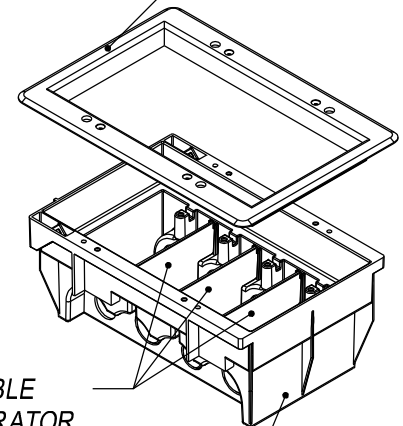

TRIM PLATE

3 POSITIONS AVAILABLE FOR VOLTAGE SEPERATOR

RECESSED FOUR-GANG BOX

VOLUME: 64.5 CU.IN.