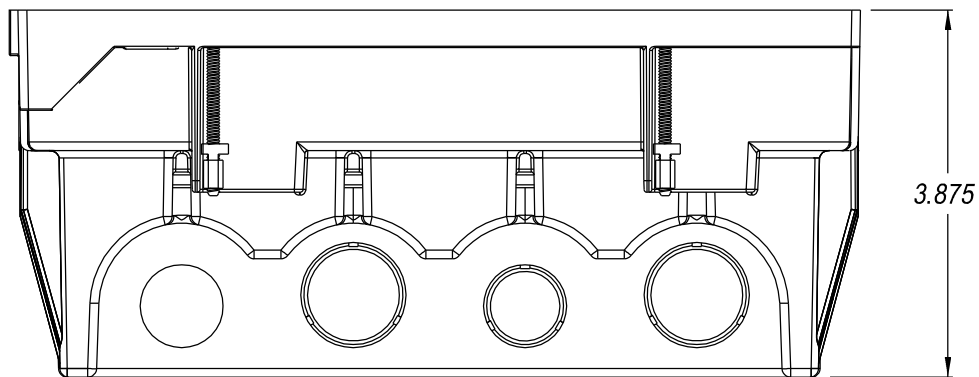

TRIM PLATE

3 POSITIONS AVAILABLE FOR VOLTAGE SEPERATOR

RECESSED FOUR-GANG BOX

VOLUME: 64.5 CU.IN.