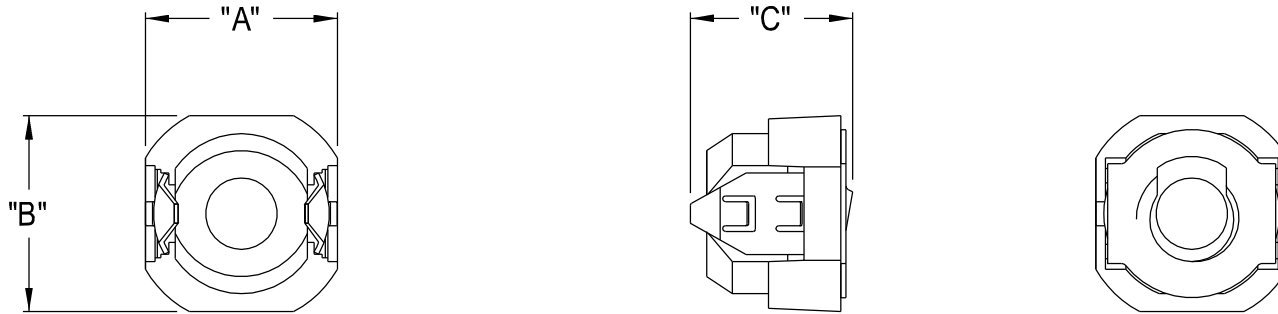

RECOMMENDED: $\pm.005$
 KNOCKOUT SIZE .875
 BOX THICKNESS: .050 TO .070
 BOX THICKNESS TESTED AT: .026 TO .070

GFSC38	3/8"	1/2"	1.000	1.022	.846
PART NO.	TRADE SIZE	KNOCKOUT	"A"	"B"	"C"