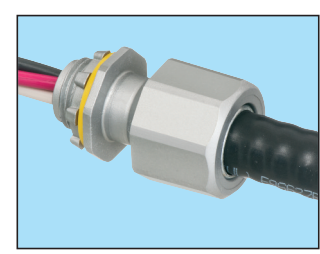

NEW DESIGN

LTMC50

Arlington's rain-tight, concrete-tight LTMC50 connector fits a range of cable sizes, so it reduces inventory, saving the cost of stocking several different fittings.

- Heavy-duty zinc diecast construction
- c UL us Listed

CATALOG NUMBER	UPC/DCI/NAED MFG #01 8997	DESCRIPTION	UNIT/STD PKG
LTMC50	04279	Zinc Fitting for 1/2" PVC Jacketed MC Cable	25 / 100
MC Cable Range:		.415" to .565"	
Teck Cable Range:		up to .580"	
Overall jacket OD Range:		.550" to .670"	

LTMC50 Components

1 Remove sharp edges from cable end. Cut 1-1/4" off PVC jacket to prepare cable for fitting installation.

2 Push cable into fitting.

3 Cable installed. Tighten nut.

4 Install assembly in box.

for PVC Jacketed MC Cable, Teck cable • Fits Widest Cable Range

Our new larger rain-tight, concrete-tight MC cable fittings cover the widest cable ranges: 1/2 to 4/3.

They're compact - and the economical solution to installing PVC jacketed MC or Teck 90 cable.