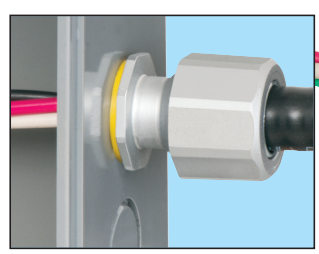

NEW DESIGN

LTMC50

Arlington's rain-tight, concrete-tight LTMC50 connector fits a range of cable sizes, so it reduces inventory, saving the cost of stocking several different fittings.

- Heavy-duty zinc diecast construction
- c UL us Listed

LTMC50 Components

1 Remove sharp edges from cable end. Cut 1-1/4" off PVC jacket to prepare cable for fitting installation.

2 Push cable into fitting.

3 Cable installed. Tighten nut.

4 Install assembly in box.

for PVC Jacketed MC Cable, Teck cable • Fits Widest Cable Range

Our new larger rain-tight, concrete-tight MC cable fittings cover the widest cable ranges: 1/2 to 4/3.

They're compact - and the economical solution to installing PVC jacketed MC or Teck 90 cable.