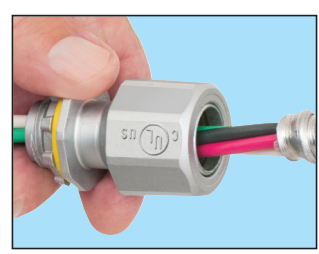

Save time and money with Arlington's rain-tight, concrete-tight fittings designed especially for PVC jacketed MC cable – and Teck 90 cable.

The smallest size, 1/2" LTMC50, ships ready to install on #10, #12 or #14 PVC jacketed MC cable.

NEW DESIGN

LTMC50

Arlington's rain-tight, concrete-tight LTMC50 connector fits a range of cable sizes, so it reduces inventory, saving the cost of stocking several different fittings.

- Heavy-duty zinc diecast construction
- c UL us Listed

CATALOG NUMBER	UPC/DCI/NAED MFG #01 8997	DESCRIPTION	UNIT/STD PKG
LTMC50	04279	Zinc Fitting for 1/2" PVC Jacketed MC Cable	25 / 100
MC Cable Range:		.415" to .565"	
Teck Cable Range:		up to .580"	
Overall jacket OD Range:		.550" to .670"	

LTMC50 Components

1 Remove sharp edges from cable end. Cut 1-1/4" off PVC jacket to prepare cable for fitting installation.

2 Push cable into fitting.

3 Cable installed. Tighten nut.

4 Install assembly in box.