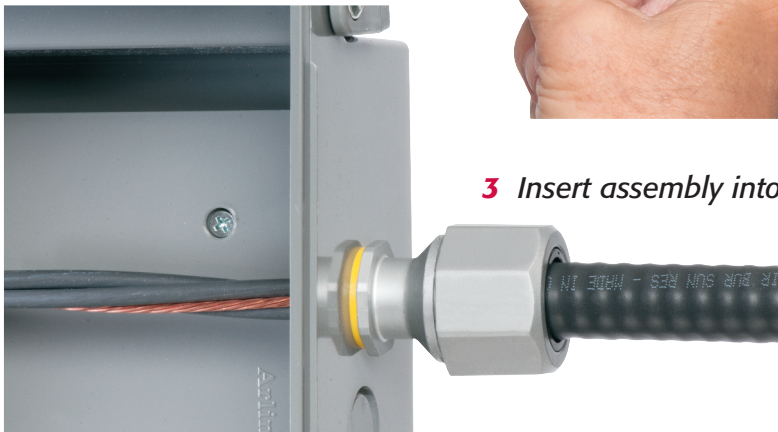

3 Insert assembly into box