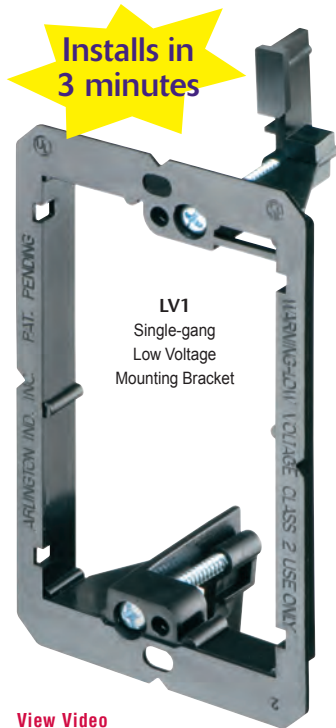

Low Voltage Mounting Brackets for Class 2 Wiring

Fast, Easy Installation in Existing Walls

LV1
Single-gang
Low Voltage
Mounting Bracket

View Video