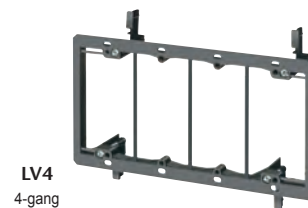

NEW!
more on
reverse

Low Voltage Single-Gang Mounting Bracket

Extra-Long Screws for Thicker Walls • Existing Construction

LV1XL
Low Voltage
Mounting Bracket
with extra-long screws

Patent pending

NEW!

Our new single-gang **LV1XL** offers the same great features as our popular LV series of non-metallic low voltage mounting brackets. They offer the time- and money-saving solution to faster, easier mounting of Class 2 communications, computer and cable TV wiring in existing walls.

Designed for installations of low voltage wiring, LV1XL has **extra-long screws** for use with finished wall surfaces from 1/4" to 1-1/2" thick.

Get a better-looking job with these built-in features:

- Bracket is the template for the cutout. Level it. Trace along the inside of the bracket...easy!
- Recessed screw hole, thin front lip and mounting wings seat wall plate flush to the wall
- Centered mounting wings pull bracket secure and flush against wall
- Oval hole helps level device
- UL/CSA Listed

View Video

LV1

LV1LP...low profile for cast concrete or block

LVK1...with loop for PVC ENT tubing

CATALOG NUMBER	UPC/DCI/NAED MFG. #018997	DESCRIPTION for Existing Construction	UNIT PKG	STD PKG
LV1	58175	Single-gang	10	100
LV1XL	58178	Single-gang/extra long screws	10	100
LV1LP	58177	Single-gang/low profile	10	100
LVK1	69110	Single-gang/for PVC ENT	10	100
LV2	10952	2-gang	5	50
LV2LP	23102	2-gang/low profile	5	50
LV3	09600	3-gang	5	50
LV4	09601	4-gang	5	50

Patented. Other Patents Pending.

LV2
2-gang

LV3
3-gang

LV4
4-gang

Arlington

1 Stauffer Industrial Park
Scranton, PA 18517
800/233.4717
Fax 570/562.0646
www.aifittings.com

LV1XL 1011/25M

Distributed by