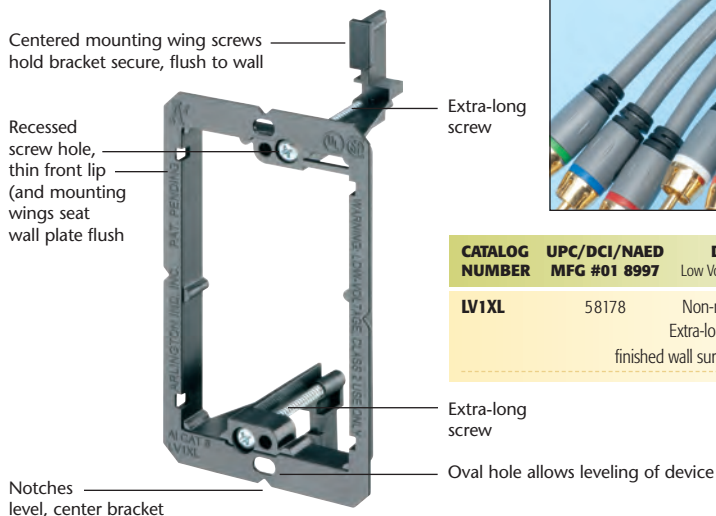

NEW!
more on
reverse

Low Voltage Single-Gang Mounting Bracket

Extra-Long Screws for Thicker Walls • Existing Construction

LV1XL
Low Voltage
Mounting Bracket
with extra-long screws

Patent pending

NEW!

Our new single-gang **LV1XL** offers the same great features as our popular LV series of non-metallic low voltage mounting brackets. They offer the time- and money-saving solution to faster, easier mounting of Class 2 communications, computer and cable TV wiring in existing walls.

Designed for installations of low voltage wiring, LV1XL has **extra-long screws** for use with finished wall surfaces from 1/4" to 1-1/2" thick.

Get a better-looking job with these built-in features:

- Bracket is the template for the cutout. Level it. Trace along the inside of the bracket...easy!
- Recessed screw hole, thin front lip and mounting wings seat wall plate flush to the wall
- Centered mounting wings pull bracket secure and flush against wall
- Oval hole helps level device
- UL/CSA Listed

CATALOG NUMBER	UPC/DCI/NAED MFG #01 8997	DESCRIPTION	UNIT PKG	STD PKG
LV1XL	58178	Low Voltage Mounting Bracket Non-metallic, single-gang. Extra-long screws for use with finished wall surfaces from 1/4" to 1-1/2" thick.	10	100

View Video

LV1

LV1LP...low profile for cast concrete or block

LVK1...with loop for PVC ENT tubing

CATALOG NUMBER	UPC/DCI/NAED MFG. #018997	DESCRIPTION for Existing Construction	UNIT PKG	STD PKG
LV1	58175	Single-gang	10	100
LV1XL	58178	Single-gang/extra long screws	10	100
LV1LP	58177	Single-gang/low profile	10	100
LVK1	69110	Single-gang/for PVC ENT	10	100
LV2	10952	2-gang	5	50
LV2LP	23102	2-gang/low profile	5	50
LV3	09600	3-gang	5	50
LV4	09601	4-gang	5	50